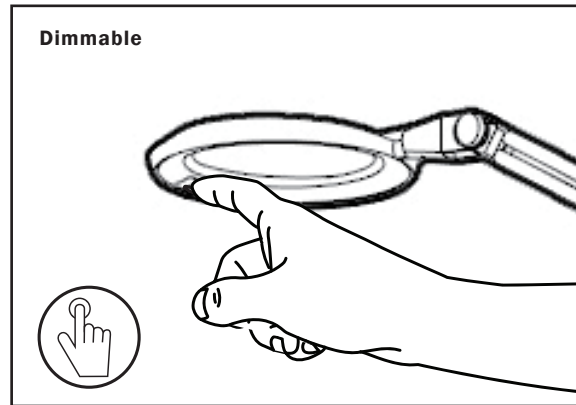

Adjustable

Dimmable

Dimming function information

Press for light ON
Press for light OFF
Keep pressing for dimming.

NOTE: It will keep the lm when you switchoff the light for your future on.

LIGHT SOURCE - FUENTE DE LUZ