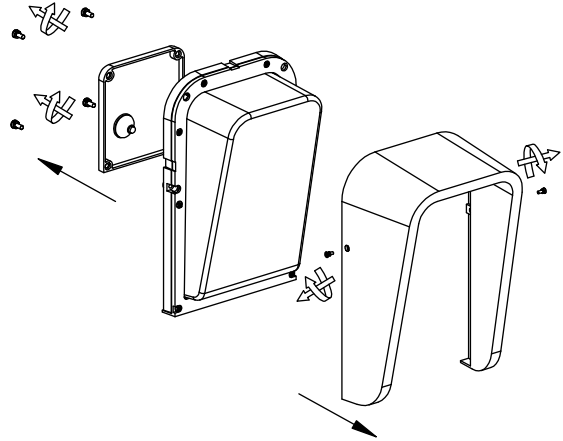

i

Corrosion
& Impact high
resistance

Seaside
Suitable

---

15 Years
Warranty
against
corrosion for
aluminum parts

ref. 71279 Dark Grey
ref. 71282 White

Content: 4 pcs
 4 pcs

1

2

3

4

5

LIGHT SOURCE - FUENTE DE LUZ

LED SMD 15W 3000K 550Lm incl

TECHNICAL FEATURES - CARACTERÍSTICAS TÉCNICAS

LOREFAR, SL • Dinámica, N 1 • Pol. Ind. Sta Rita
08755 Castellbisbal • Spain • faro@lorefar.com • www.faro.es