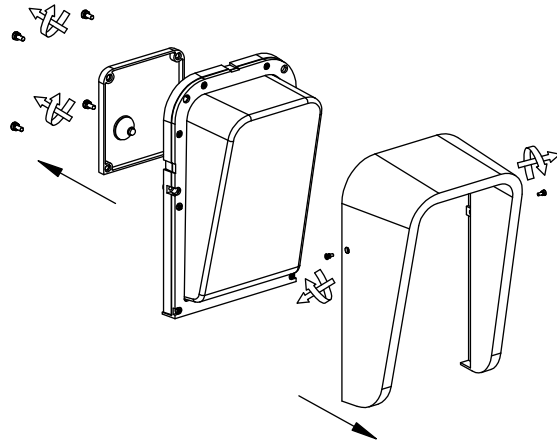

i

Corrosion
& Impact high
resistance

Seaside
Suitable

---

15 Years
Warranty
against
corrosion for
aluminum parts

ref. 71279 Dark Grey
ref. 71282 White

Content: 4 pcs
 4 pcs

1

2

3

4

5

LIGHT SOURCE - FUENTE DE LUZ

LED SMD 15W 3000K 550Lm incl

TECHNICAL FEATURES - CARACTERÍSTICAS TÉCNICAS

LOREFAR, SL • Dinámica, N 1 • Pol. Ind. Sta Rita
08755 Castellbisbal • Spain • faro@lorefar.com • www.faro.es